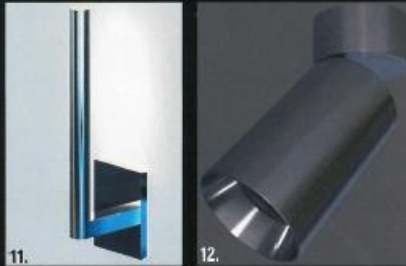

11.

12.

12. LUCIFER Lighting Company offers Cylinder LED luminaire 80-plus and 85-plus CRI, with lumen packages up to 1,300 lumens (21-in. wide). Color temperatures are 2,700, 3,000 and 4,000 K. Proprietary beam optics are 25, 40 and 60 deg for easy beam angle changeouts in the field and accepts effect devices to control glare.

www.luciferlighting.com