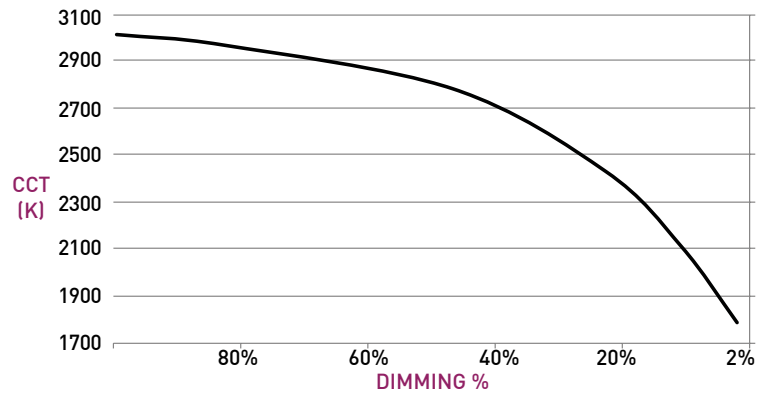

42" SETBACK / 42" ON CENTER SPACING / 20° TILT

- AVERAGE FC: 19.23
- MAX / MIN: 5.53
- 10FT CEILING SHOWN / 8-12FT IDEAL
- 9 FIXTURES / 35FT WALL SHOWN

ADDITIONAL SETBACKS AND SPACINGS

| ON CENTER SPACING | SETBACK / TILT | | |
|-------------------|--------------------------------------|--------------------------------------|--------------------------------------|
| | 30" / 10° TILT | 36" / 15° TILT | 42" / 20° TILT |
| 30" | SHOWN ABOVE | AVERAGE FC: 23.92 MAX / MIN: 4.51 | AVERAGE FC: 25.96 MAX / MIN: 4.54 |
| 36" | AVERAGE FC: 19.19 MAX / MIN: 4.37 | SHOWN ABOVE | AVERAGE FC: 22.64 MAX / MIN: 4.03 |
| 42" | AVERAGE FC: 16.19 MAX / MIN: 5.87 | AVERAGE FC: 17.67 MAX / MIN: 5.74 | SHOWN ABOVE |

| OUTPUT MULTIPLIER | |
|-------------------|-----------|
| CCT | CCT SCALE |
| 2700K | 0.97 |
| 3000K | 1.000 |
| 3500K | 1.03 |
| 4000K | 1.08 |

WARM DIM PERFORMANCE

INCANDESCENT DIMMING PROFILE

| 90W18AL 2700K - 1800K | Full on 100% | Dimmed to 80% | Dimmed to 70% | Dimmed to 50% | Dimmed to 20% | Dimmed to 10% | Dimmed to 2% |
|--------------------------|-----------------|------------------|------------------|------------------|------------------|------------------|-----------------|
| CCT (K) | 2700 | 2650 | 2620 | 2520 | 2180 | 1950 | 1800 |
| Light Output (Lm) | 787 | 630 | 551 | 394 | 157 | 78.7 | 16 |
| Power (W) | 18 | 14.4 | 12.6 | 9 | 3.6 | 1.8 | 0.36 |
| Efficacy (LPW) | 44 | 44 | 44 | 44 | 44 | 44 | 44 |

STANDARD WARM DIM PROFILE

| 90W18AD 3000K - 1800K | Full on 100% | Dimmed to 80% | Dimmed to 70% | Dimmed to 50% | Dimmed to 20% | Dimmed to 10% | Dimmed to 2% |
|--------------------------|-----------------|------------------|------------------|------------------|------------------|------------------|-----------------|
| CCT (K) | 3000 | 2950 | 2920 | 2775 | 2375 | 2000 | 1800 |
| Light Output (Lm) | 809 | 647 | 566 | 405 | 162 | 81 | 16 |
| Power (W) | 18 | 14.4 | 12.6 | 9 | 3.6 | 1.8 | 0.36 |
| Efficacy (LPW) | 43 | 43 | 43 | 43 | 43 | 43 | 43 |