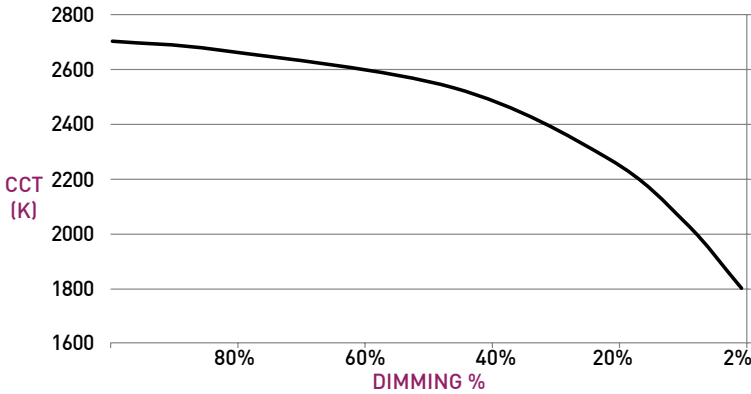

- AVERAGE FC: 21.92
- MAX / MIN: 4.65
- 10FT CEILING SHOWN / 8-12FT IDEAL
- 9 FIXTURES / 25FT WALL SHOWN

RECOMMENDED

36" SETBACK / 36" ON CENTER SPACING / 15° TILT

- AVERAGE FC: 20.85
- MAX / MIN: 4.12
- 10FT CEILING SHOWN / 8-12FT IDEAL
- 9 FIXTURES / 30FT WALL SHOWN

42" SETBACK / 42" ON CENTER SPACING / 20° TILT

- AVERAGE FC: 19.23
- MAX / MIN: 5.53
- 10FT CEILING SHOWN / 8-12FT IDEAL
- 9 FIXTURES / 35FT WALL SHOWN

ADDITIONAL SETBACKS AND SPACINGS

| ON CENTER SPACING | SETBACK / TILT | | |
|-------------------|--------------------------------------|--------------------------------------|--------------------------------------|
| | 30" / 10° TILT | 36" / 15° TILT | 42" / 20° TILT |
| 30" | SHOWN ABOVE | AVERAGE FC: 23.92 MAX / MIN: 4.51 | AVERAGE FC: 25.96 MAX / MIN: 4.54 |
| 36" | AVERAGE FC: 19.19 MAX / MIN: 4.37 | SHOWN ABOVE | AVERAGE FC: 22.64 MAX / MIN: 4.03 |
| 42" | AVERAGE FC: 16.19 MAX / MIN: 5.87 | AVERAGE FC: 17.67 MAX / MIN: 5.74 | SHOWN ABOVE |

| OUTPUT MULTIPLIER | |
|-------------------|-----------|
| CCT | CCT SCALE |
| 2700K | 0.97 |
| 3000K | 1.000 |
| 3500K | 1.03 |
| 4000K | 1.08 |

WARM DIM PERFORMANCE

INCANDESCENT DIMMING PROFILE

| 90W18AL 2700K - 1800K | Full on 100% | Dimmed to 80% | Dimmed to 70% | Dimmed to 50% | Dimmed to 20% | Dimmed to 10% | Dimmed to 2% |
|--------------------------|-----------------|------------------|------------------|------------------|------------------|------------------|-----------------|
| CCT (K) | 2700 | 2650 | 2620 | 2520 | 2180 | 1950 | 1800 |
| Light Output (Lm) | 787 | 630 | 551 | 394 | 157 | 78.7 | 16 |
| Power (W) | 18 | 14.4 | 12.6 | 9 | 3.6 | 1.8 | 0.36 |
| Efficacy (LPW) | 44 | 44 | 44 | 44 | 44 | 44 | 44 |