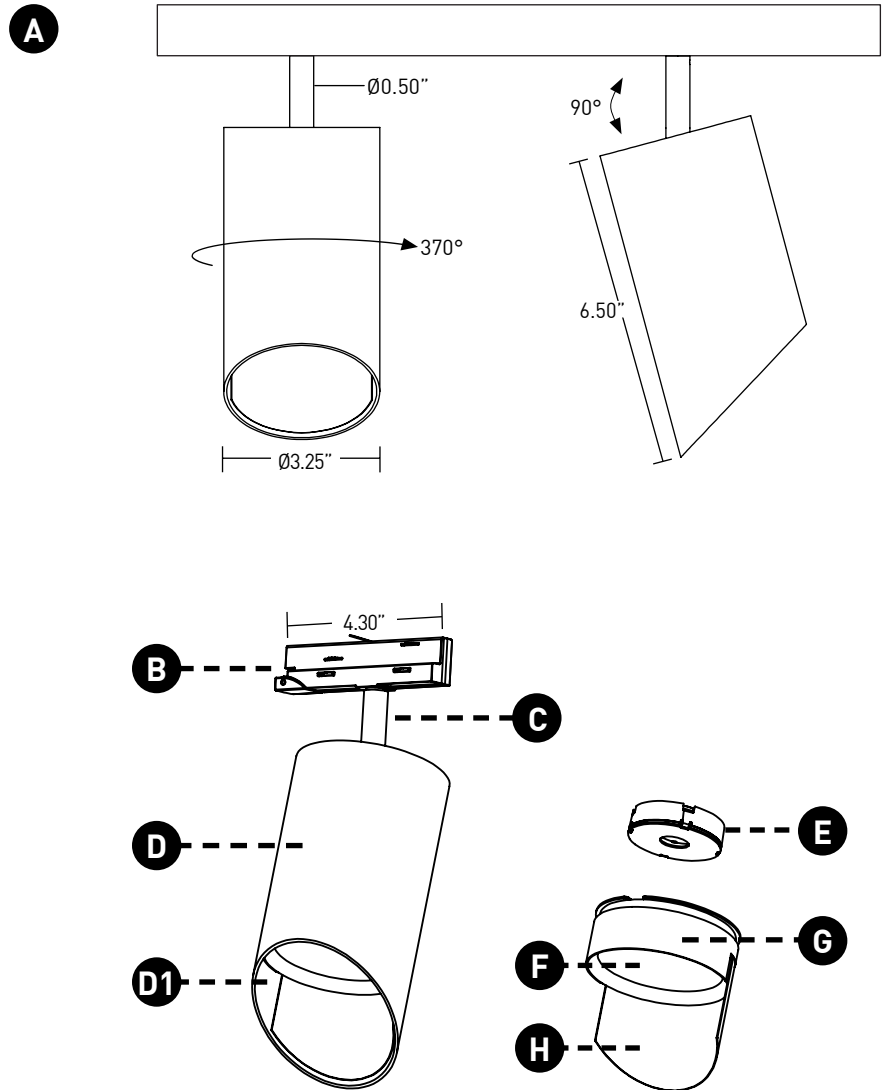

TRACK HEAD MONOPOINT INSPIRED CTM2 WALLWASH

TRACK HEAD

- **A ADJUSTABILITY**
  Up to 90° lockable tilt and 370° lockable rotation.
- **B TRACK ADAPTER**
  Proprietary asymmetric track adapter; compatible with Lucifer Lighting track only. Available in Black and White finishes to match track systems.
- **C STEM**
  Standard length is 1.4". Stem is not field cuttable. Powdercoat finishes standard, consult factory for Alumina finishes.
- **D BODY**
  Power supply integrated into fixture body. Available in powdercoat and Alumina finishes. Body interior **D1** matches exterior finish; interior and exterior finishes cannot be specified differently.
- **E OPTIC**
  Proprietary optic for optimal wallwashing.
- **F MEDIA**
  Asymmetrical spread lens, included and sealed in place.
- **G BAFFLE**
  Baffle minimizes aperture glare and conceals view into fixture. Available in black powdercoat finish.
- **H KICK REFLECTOR**
  Miro® Kick reflector uniformly spreads light projected to wall plane. Kick reflector not available with painted or Alumina finishes.

DIMENSIONS / DRAWINGS