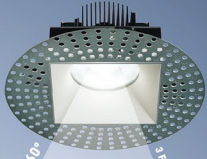

SHALLOW & HUGGING

60°

3 FLANGE OPTIONS: KNIFE EDGE, THIN LENS, MICRO FLANGE OR STANDARD HOX. GOOD

UP TO 2300 BEEFIERED LUMENS

40°

SECURE RETENTION AND NO CLIPPING IN CEILING AS LOW AS 0.125" THROUGH 1.25"

13°

UNIQUE SLIDING PIVOT ARM FOR NO CLIPPING UP TO 30° OF 60° ADJUSTMENT

FRAXION

PERFORMANCE AND BEAUTY.
SMARTS AND SCIENCE.

Introducing Fraxion™ downlights. Discover the most innovative features, advanced engineering, and sleekest design sensibility to meet the needs and dreams of architects and designers. Enjoy exceptional adjustability, punchy angles and smooth transitions for beam to field. Consider installation option with industry's most forgiving flange allowance for contractor goof. Ball plungers, field changeable optics and a new complete family of fixtures give you more ways to make space come alive. Fraxion — everything you've ever wanted, and a few welcome surprises, in a single fixture. PATENT PENDING.