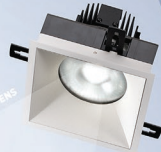

SHALLOW & HUGGING

60°

3 FLANGE OPTIONS: KNIFE EDGE, THIN LENS, MICRO FLANGE OR STANDARD HOX. GOOD

UP TO 2300 BEEFIERED LUMENS

40°

SECURE RETENTION AND NO CLIPPING IN CEILING AS LOW AS 0.125" THROUGH 1.25"

13°

UNIQUE SLIDING PIVOT ARM FOR NO CLIPPING UP TO 30° OF 60° ADJUSTMENT

FRAXION

PERFORMANCE AND BEAUTY.
SMARTS AND SCIENCE.

Introducing Fraxion™ downlights. Discover the most innovative features, advanced engineering, and sleekest design sensibility to meet the needs and dreams of architects and designers. Enjoy exceptional adjustability, punchy angles and smooth transitions for beam to field. Consider installation option with industry's most forgiving flange allowance for contractor goof. Ball plungers, field changeable optics and a new complete family of fixtures give you more ways to make space come alive. Fraxion — everything you've ever wanted, and a few welcome surprises, in a single fixture. PATENT PENDING.