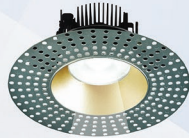

SHALLOW & HUGGING

60°

3 FLANGE OPTIONS: KNIFE EDGE, THIN LENS, MICRO FLANGE OR STANDARD HOX. GOOD

UP TO 2300 BEEFIERED LUMENS

40°

SECURE RETENTION AND NO CLIPPING IN CEILING AS LOW AS 0.125" THROUGH 1.25"

13°

UNIQUE SLIDING PIVOT ARM FOR NO CLIPPING UP TO 30° OF 60° ADJUSTMENT

FRAXION

PERFORMANCE AND BEAUTY.
SMARTS AND SCIENCE.

Introducing Fraxion™ downlights. Discover the most innovative features, advanced engineering, and sleekest design sensibility to meet the needs and dreams of architects and designers. Enjoy exceptional adjustability, punchy angles and smooth transitions for beam to field. Consider installation option with industry's most forgiving flange allowance for contractor goof. Ball plungers, field changeable optics and a new complete family of fixtures give you more ways to make space come alive. Fraxion — everything you've ever wanted, and a few welcome surprises, in a single fixture. PATENT PENDING.