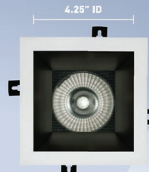

SHALLOW & HUGGING

60°

3 FLANGE OPTIONS: KNIFE EDGE, THIN LENS, MICRO FLANGE OR STANDARD HOX. GOOD

UP TO 2300 BEEFIERED LUMENS

40°

SECURE RETENTION AND NO CLIPPING IN CEILING AS LOW AS 0.125" THROUGH 1.25"

13°

UNIQUE SLIDING PIVOT ARM FOR NO CLIPPING UP TO 30° OF 60° ADJUSTMENT

FRAXION

PERFORMANCE AND BEAUTY.
SMARTS AND SCIENCE.

Introducing Fraxion™ downlights. Discover the most innovative features, advanced engineering, and sleekest design sensibility to meet the needs and dreams of architects and designers. Enjoy exceptional adjustability, punchy angles and smooth transitions for beam to field. Consider installation option with industry's most forgiving flange allowance for contractor goof. Ball plungers, field changeable optics and a new complete family of fixtures give you more ways to make space come alive. Fraxion — everything you've ever wanted, and a few welcome surprises, in a single fixture. PATENT PENDING.