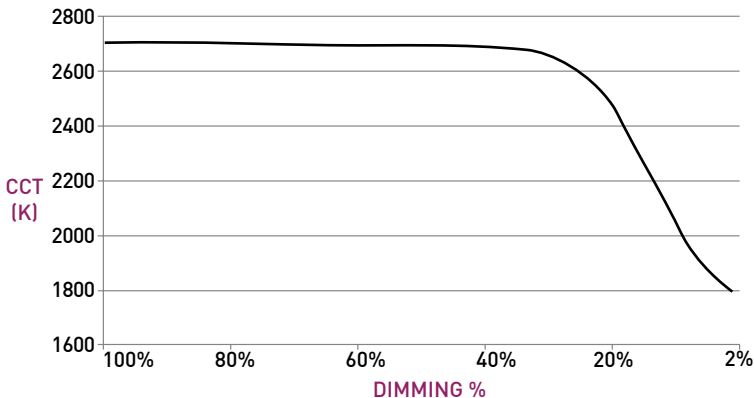

MEDIA LIGHT LOSS FACTOR

MEDIA	LIGHT LOSS FACTOR
No Lens	1.05
CGL	0.96
SFL	1.00
FGL	0.90
FSFL	0.84
FLSL	0.58
WDL	0.15
HCL	0.71
SFL W/ HCL	0.68
FGL W/ HCL	0.51

UNIFIED GLARE RATING

10° OPTIC NO LENS	15° OPTIC SOFT FOCUS LENS	20° OPTIC SOFT FOCUS LENS	25° OPTIC SOFT FOCUS LENS	40° OPTIC SOFT FOCUS LENS	60° OPTIC SOFT FOCUS LENS
>19	<16	<10	<10	<10	<16

OUTPUT MULTIPLIER

CCT	CCT SCALE
2400K	0.85
2700K	0.97
3000K	1.000
3500K	1.03
4000K	1.08

WARM DIM PERFORMANCE - SOFT FOCUS LENS - 25° OPTIC

INCANDESCENT PROFILE

90L11AWL 2700K - 1800K	Full on 100%	Dimmed to 80%	Dimmed to 70%	Dimmed to 50%	Dimmed to 20%	Dimmed to 10%	Dimmed to 2%
CCT (K)	2700	2700	2700	2600	2200	1900	1800
Light Output (Lm)	920	736	644	460	184	92	18
Power (W)	11	8.8	7.7	5.5	2.2	1.1	0.2
Efficacy (LPW)	84	84	84	84	84	84	84