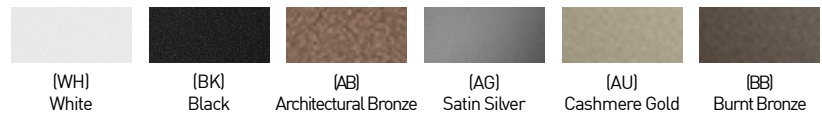

POWDERCOAT FINISHES

Declare.

LUCIFER
LIGHTING COMPANY

luciferlighting.com

©2025 Lucifer Lighting Company

As part of its policy of continuous research and product development, the company reserves the right to change or withdraw specifications without prior notice.

[PH] +1-210-227-7329 pgCTM1P1
[FAX] +1-210-227-4967

[DATE OF REV: 05072025]