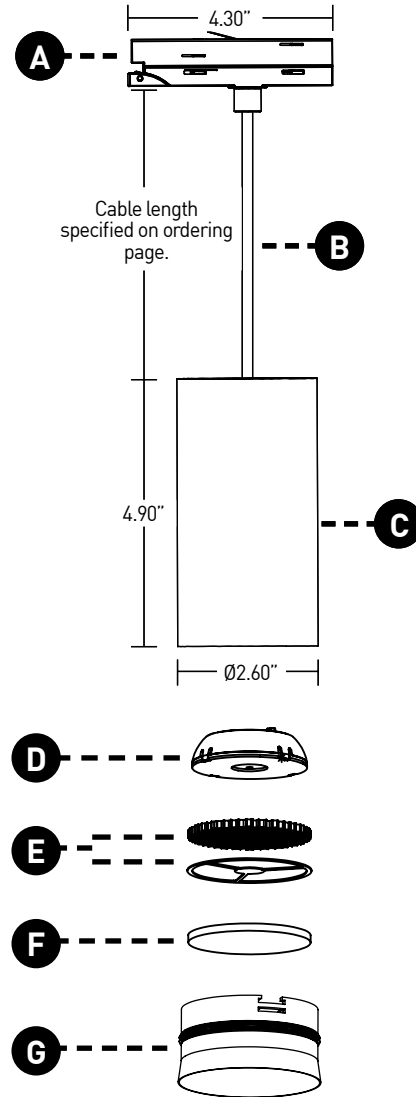

TRACK HEAD CTM1 PENDANT

TRACK HEAD

- **A TRACK ADAPTER**
  Proprietary asymmetric track adapter; compatible with Lucifer Lighting track only. Available in Black and White finishes to match track systems.
- **B CABLE**
  Black and white cables available; up to 180.0" length; cable is field cuttable. Cable will need to be straightened upon completion of installation for optimal aesthetics.
- **C BODY**
  Power supply integrated into fixture body. Available in powdercoat and Alumina finishes.
- **D OPTICS**
  Robust light engine with optimized optic pairing integrates Reflection, Refraction, and TIR offering 10°, 15°, 20°, 25°, 40° & 60° beams.
- **E 10° FIELD REDUCER**
  Provided with 10° optic, includes honeycomb louver. Reduces field angle by 30%.
- **F MEDIA**
  Soft Focus Lens standard. Wet location media sealed in place.
- **G BAFFLE**
  Accepts 2 media devices. Baffle minimizes aperture glare and conceals view into fixture. Powdercoat finishes standard, consult factory for Alumina finishes..

DIMENSIONS / DRAWINGS