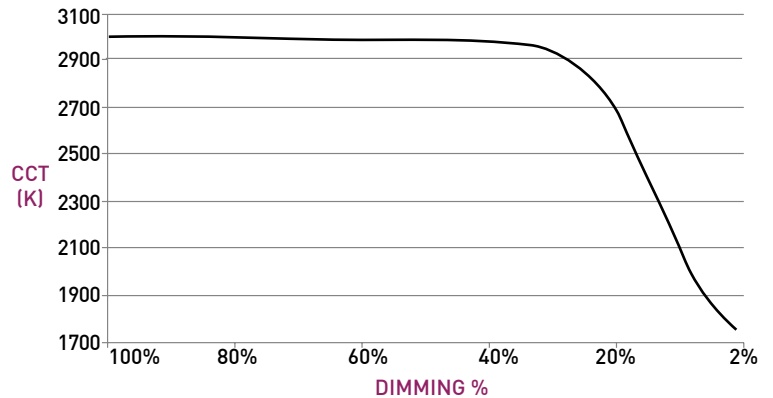

OUTPUT MULTIPLIER

CCT	CCT SCALE
2400K	0.85
2700K	0.97
3000K	1.000
3500K	1.03
4000K	1.08

WARM DIM PERFORMANCE - SOFT FOCUS LENS - 25° OPTIC

INCANDESCENT PROFILE

90L11AWL 2700K - 1800K	Full on 100%	Dimmed to 80%	Dimmed to 70%	Dimmed to 50%	Dimmed to 20%	Dimmed to 10%	Dimmed to 2%
CCT (K)	2700	2700	2700	2600	2200	1900	1800
Light Output (Lm)	920	736	644	460	184	92	18
Power (W)	11	8.8	7.7	5.5	2.2	1.1	0.2
Efficacy (LPW)	84	84	84	84	84	84	84

HALOGEN PROFILE

90L11AWD 3000K - 1800K	Full on 100%	Dimmed to 80%	Dimmed to 70%	Dimmed to 50%	Dimmed to 20%	Dimmed to 10%	Dimmed to 2%
CCT (K)	3000	3000	3000	3000	2500	1900	1800
Light Output (Lm)	967	774	677	484	193	97	19
Power (W)	11	8.8	7.7	5.5	2.2	1.1	0.2
Efficacy (LPW)	88	88	88	88	88	88	88